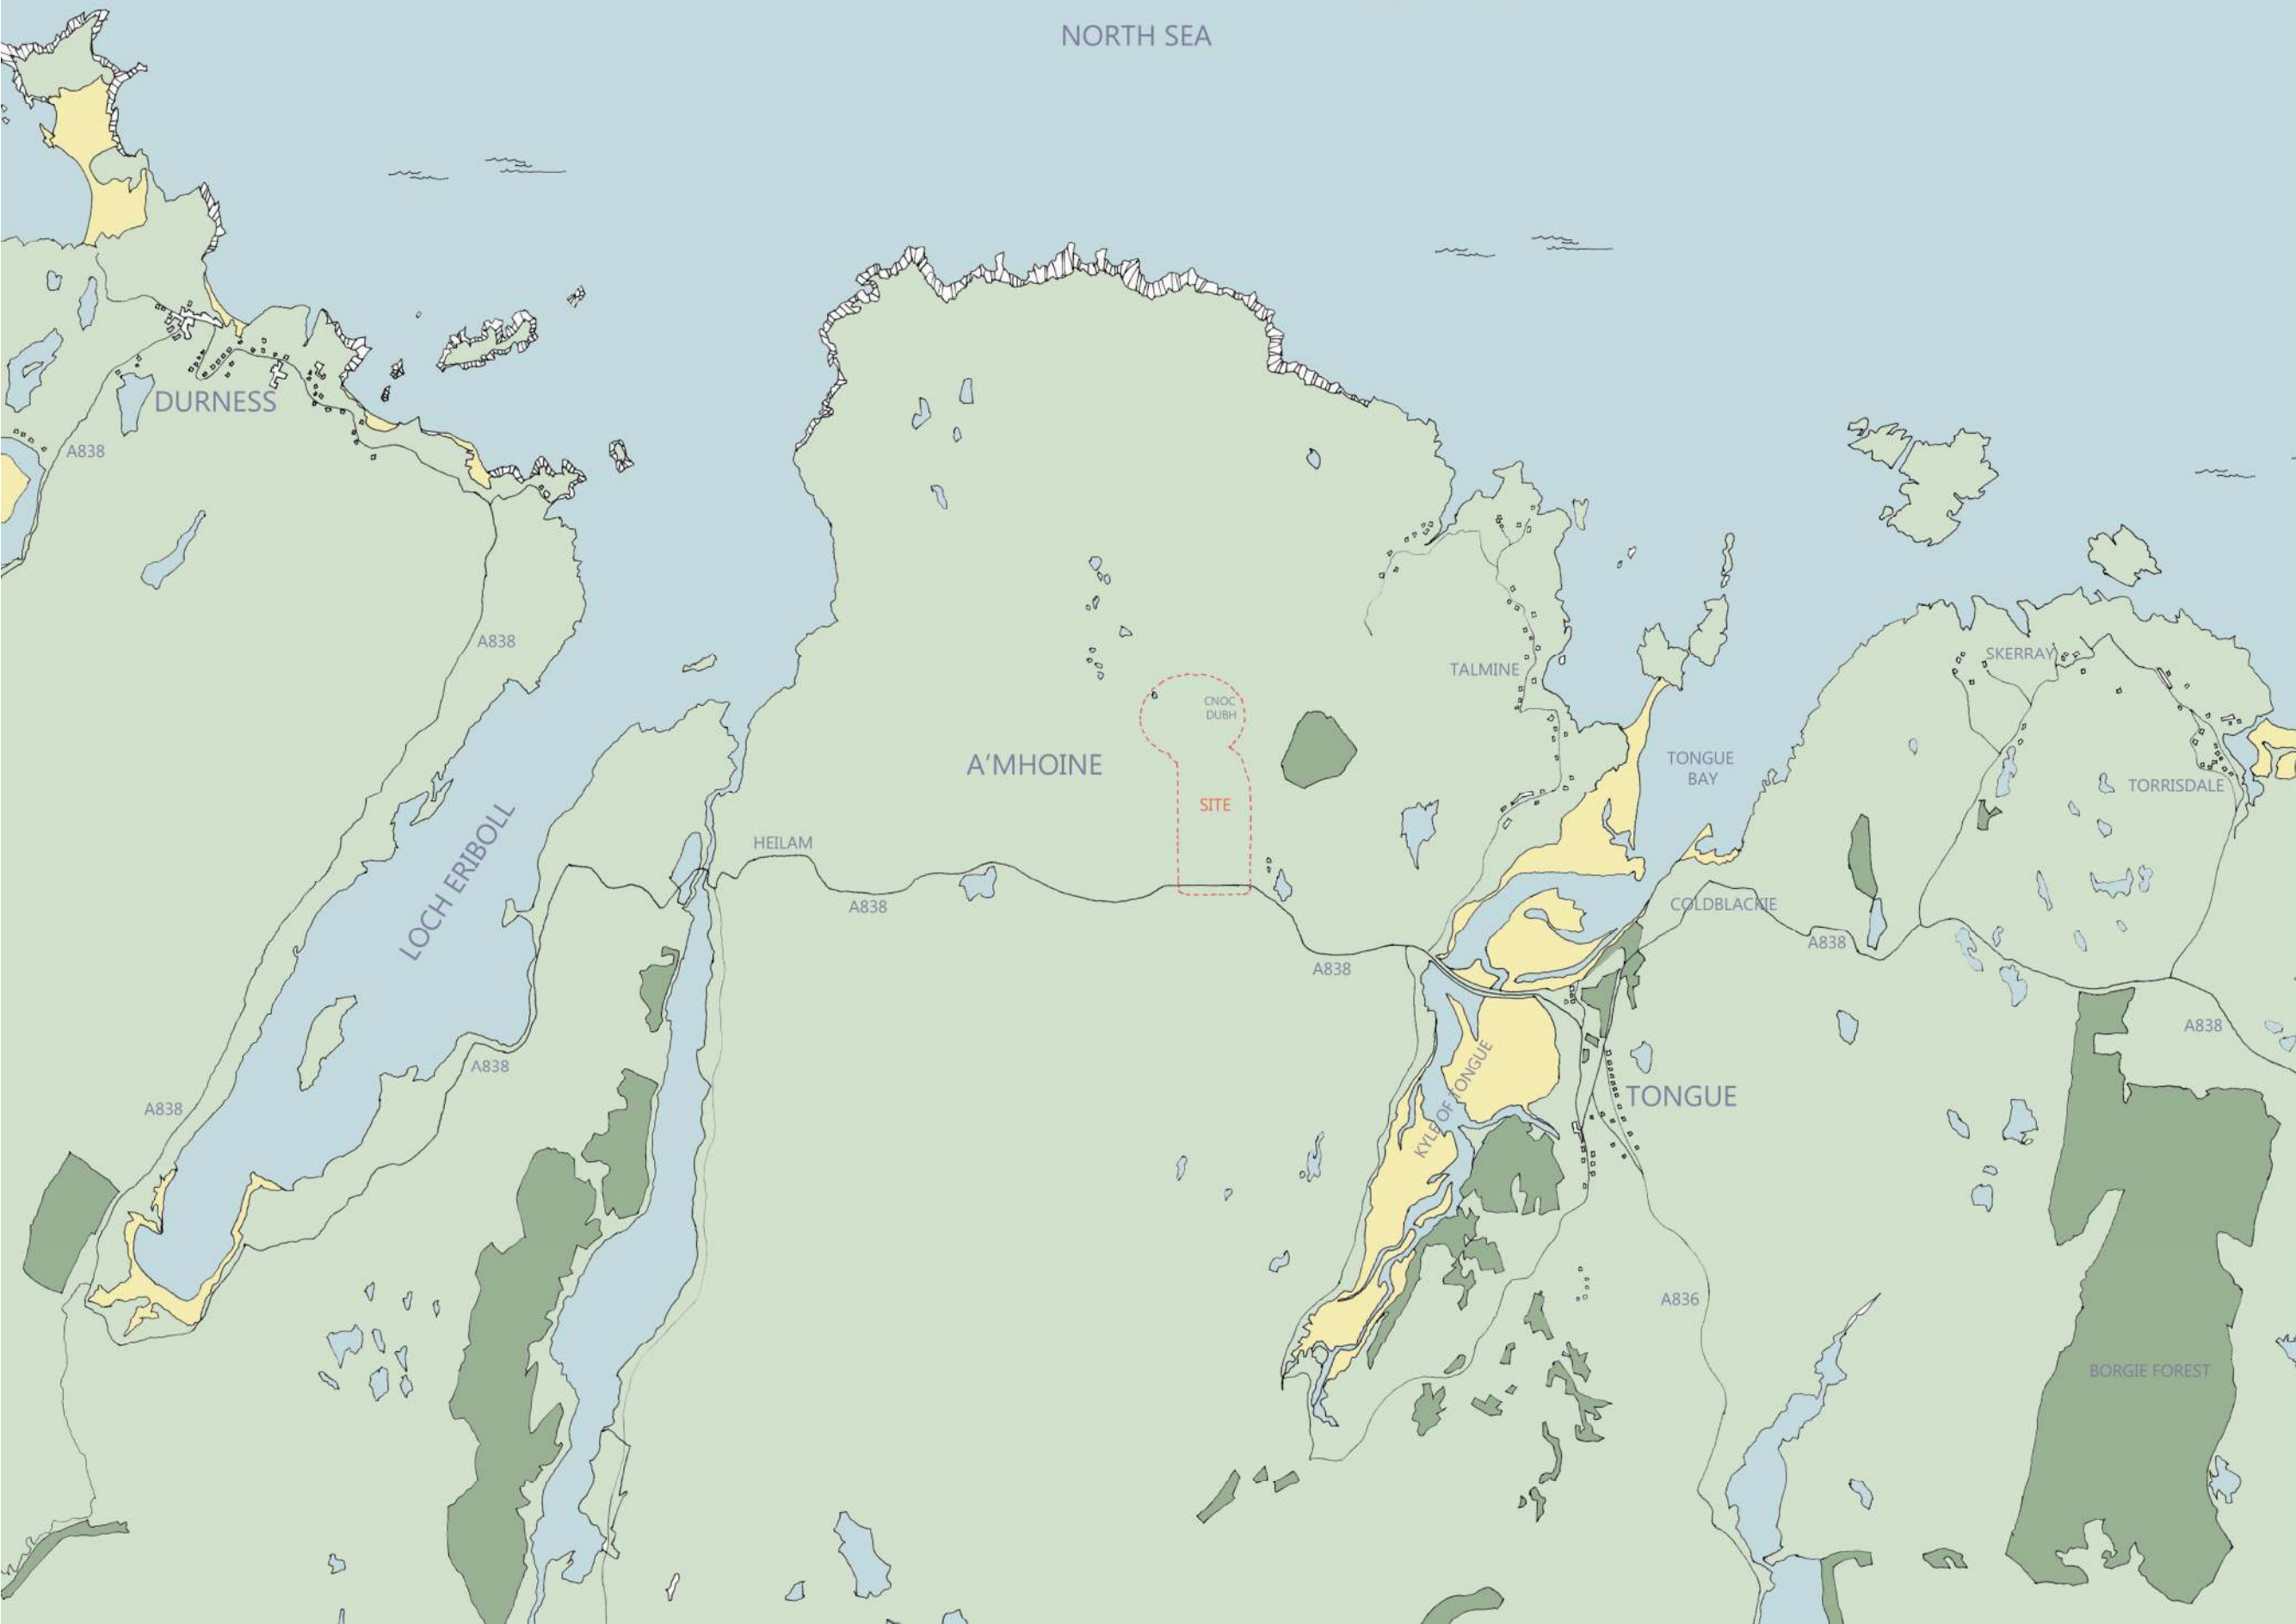

NORTH SEA

SITE LOCATION

THE PROPOSED VERTICAL LAUNCH FACILITY IS TO BE ESTABLISHED AT THE A'MHOINE PENINSULA IN SUTHERLAND, SCOTLAND.

THE SPACE HUB IS BEING DEVELOPED BY HIE ON THE MELNESS CROFTING ESTATE AND WILL BE OPERATED BY A LAUNCH SERVICE OPERATOR (LSO) FOR THE PURPOSE OF LAUNCHING SMALL SATELLITES.

THE SITE IS LOCATED DIRECTLY WEST OF CNOC DUBH AND WILL REQUIRE THE CREATION OF A NEW ACCESS ROAD FROM THE A838.

THE SITE IS SITUATED IN AN UNDEVELOPED AREA COMPRISING OF ROUGH GRAZING PASTURE AND OPEN MOORLAND.

APPLICATION SITE BOUNDARY