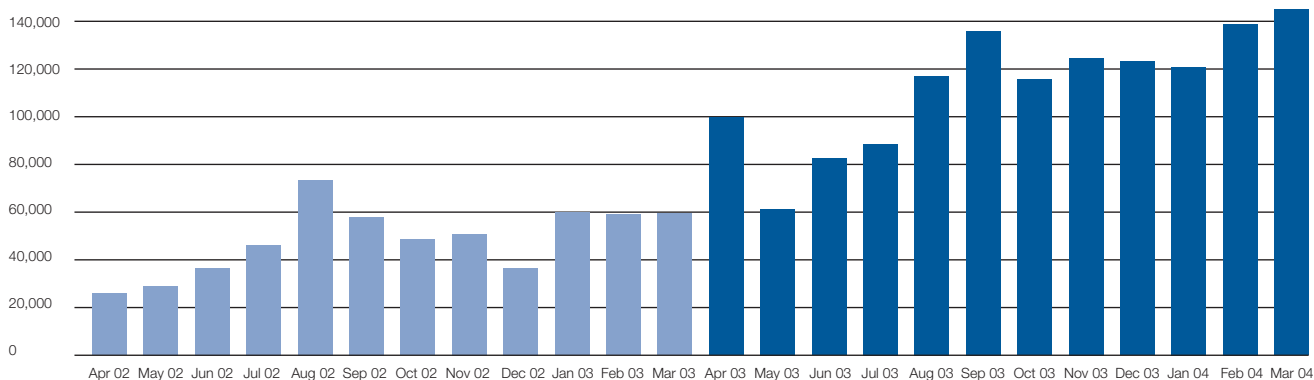

HIE main site	AIE	CASE	INE	Lochaber	MBSE	Orkney	RACE	Shetland	SALE	WIE	Broadband	E-business	Hi-Arts	HIIT	Crafts Pilot	Initiative at the Edge
Apr-03	98,787	9,829	9,025	8,099	7,402	3,361	3,620	8,095	18,174	12,689	4,506	17,162	3,935	46,244	2,788	–	29
May-03	61,909	7,464	7,805	4,996	5,824	2,418	3,509	5,706	14,649	10,576	4,459	7,425	3,236	55,449	1,299	–	985
Jun-03	82,059	6,198	5,488	4,855	4,786	2,335	2,705	4,438	10,068	8,113	3,060	6,153	2,236	47,342	1,166	–	2,069
Jul-03	88,021	8,705	6,626	7,574	7,115	2,757	4,090	7,618	12,209	11,226	4,686	8,820	2,936	73,782	1,911	–	2,983
Aug-03	116,335	11,440	7,077	13,644	9,493	3,350	6,566	10,871	13,179	14,969	6,396	20,732	5,782	75,742	1,999	–	2,071
Sep-03	133,723	12,571	8,459	13,820	10,753	3,824	6,527	11,446	15,838	15,935	7,183	11,516	4,796	115,148	2,703	13	3,425
Oct-03	114,794	9,731	6,891	11,152	9,348	2,943	5,552	9,352	13,731	15,084	5,618	10,820	5,919	106,549	4,403	1,191	6,013
Nov-03	123,028	10,606	8,189	9,213	9,551	3,658	5,892	10,270	14,001	17,437	6,449	13,616	6,710	89,640	4,676	3,030	5,178
Dec-03	121,309	10,062	6,983	6,342	8,973	3,842	5,917	8,583	13,674	16,468	5,648	13,788	7,065	113,266	4,951	2,759	5,843
Jan-04	118,833	11,575	7,521	6,961	9,717	3,549	6,494	10,880	13,048	18,877	6,636	16,130	4,675	99,266	3,824	6,964	6,967
Feb-04	138,256	12,618	10,926	9,438	10,240	5,758	6,055	11,310	13,053	20,619	6,316	20,764	5,657	123,293	4,727	4,151	5,125
Mar-04	143,518	15,205	14,538	13,622	11,510	7,138	7,033	12,329	18,306	19,672	7,608	23,731	6,927	117,495	4,035	6,058	7,638

Page visits

This counts the number of times anyone views any page in the site concerned. The table shows figures for the 2003–2004 period.

	HIE all sites	HIE main site	AIE	CASE	INE	Lochaber	MBSE	Orkney	RACE	Shetland	SALE	WIE	Broadband	E-business	HIIT	Hi-arts	Crafts pilot	Initiative at the Edge
Apr-03	663,463	282,990	30,894	24,709	23,799	21,622	12,081	14,439	22,835	45,035	32,729	15,410	37,674	10,346	3,558	72,296	–	146
May-03	677,126	229,548	34,744	23,874	38,791	23,086	13,749	13,928	23,015	39,156	31,767	16,425	34,108	10,560	1,713	130,407	–	1,376
Jun-03	757,246	270,917	40,445	24,531	59,714	25,816	15,633	17,358	25,407	36,207	33,988	16,926	31,565	8,399	1,659	136,911	–	2,689
Jul-03	629,311	216,870	28,489	18,281	37,365	19,634	10,011	12,812	20,409	27,634	27,399	13,427	35,543	7,917	2,205	143,406	–	3,745
Aug-03	872,595	296,265	40,594	25,436	62,211	29,705	15,052	20,125	32,124	36,015	37,932	19,609	56,960	13,060	2,617	182,028	–	2,766
Sep-03	1,169,464	393,748	56,779	34,229	92,811	36,339	19,459	24,145	39,974	44,527	45,666	26,616	52,369	14,657	2,974	280,926	70	4,023
Oct-03	566,255	211,061	15,020	11,166	15,765	15,378	6,184	10,115	13,842	25,721	22,715	8,933	39,780	11,254	4,894	137,316	9,245	7,716
Nov-03	521,082	198,116	14,547	11,614	11,713	12,883	5,769	9,110	13,772	21,969	22,809	8,931	34,596	11,699	6,603	116,317	13,521	6,974
Dec-03	478,903	173,030	13,084	9,581	7,650	12,182	6,435	9,050	11,007	20,408	20,472	7,693	22,347	10,552	5,231	135,427	8,233	6,388
Jan-04	518,533	190,366	16,512	11,483	9,917	13,955	6,476	10,261	14,641	22,130	24,858	9,614	27,093	8,680	4,310	123,694	16,832	7,629
Feb-04	568,143	202,271	17,201	14,304	12,180	13,474	8,173	9,403	14,745	19,147	25,315	8,908	41,574	9,198	5,045	148,712	12,423	5,985
Mar-04	904,809	295,879	39,800	29,791	48,235	25,548	15,381	16,145	26,434	36,776	35,599	17,312	59,054	16,891	4,532	214,073	13,971	9,290